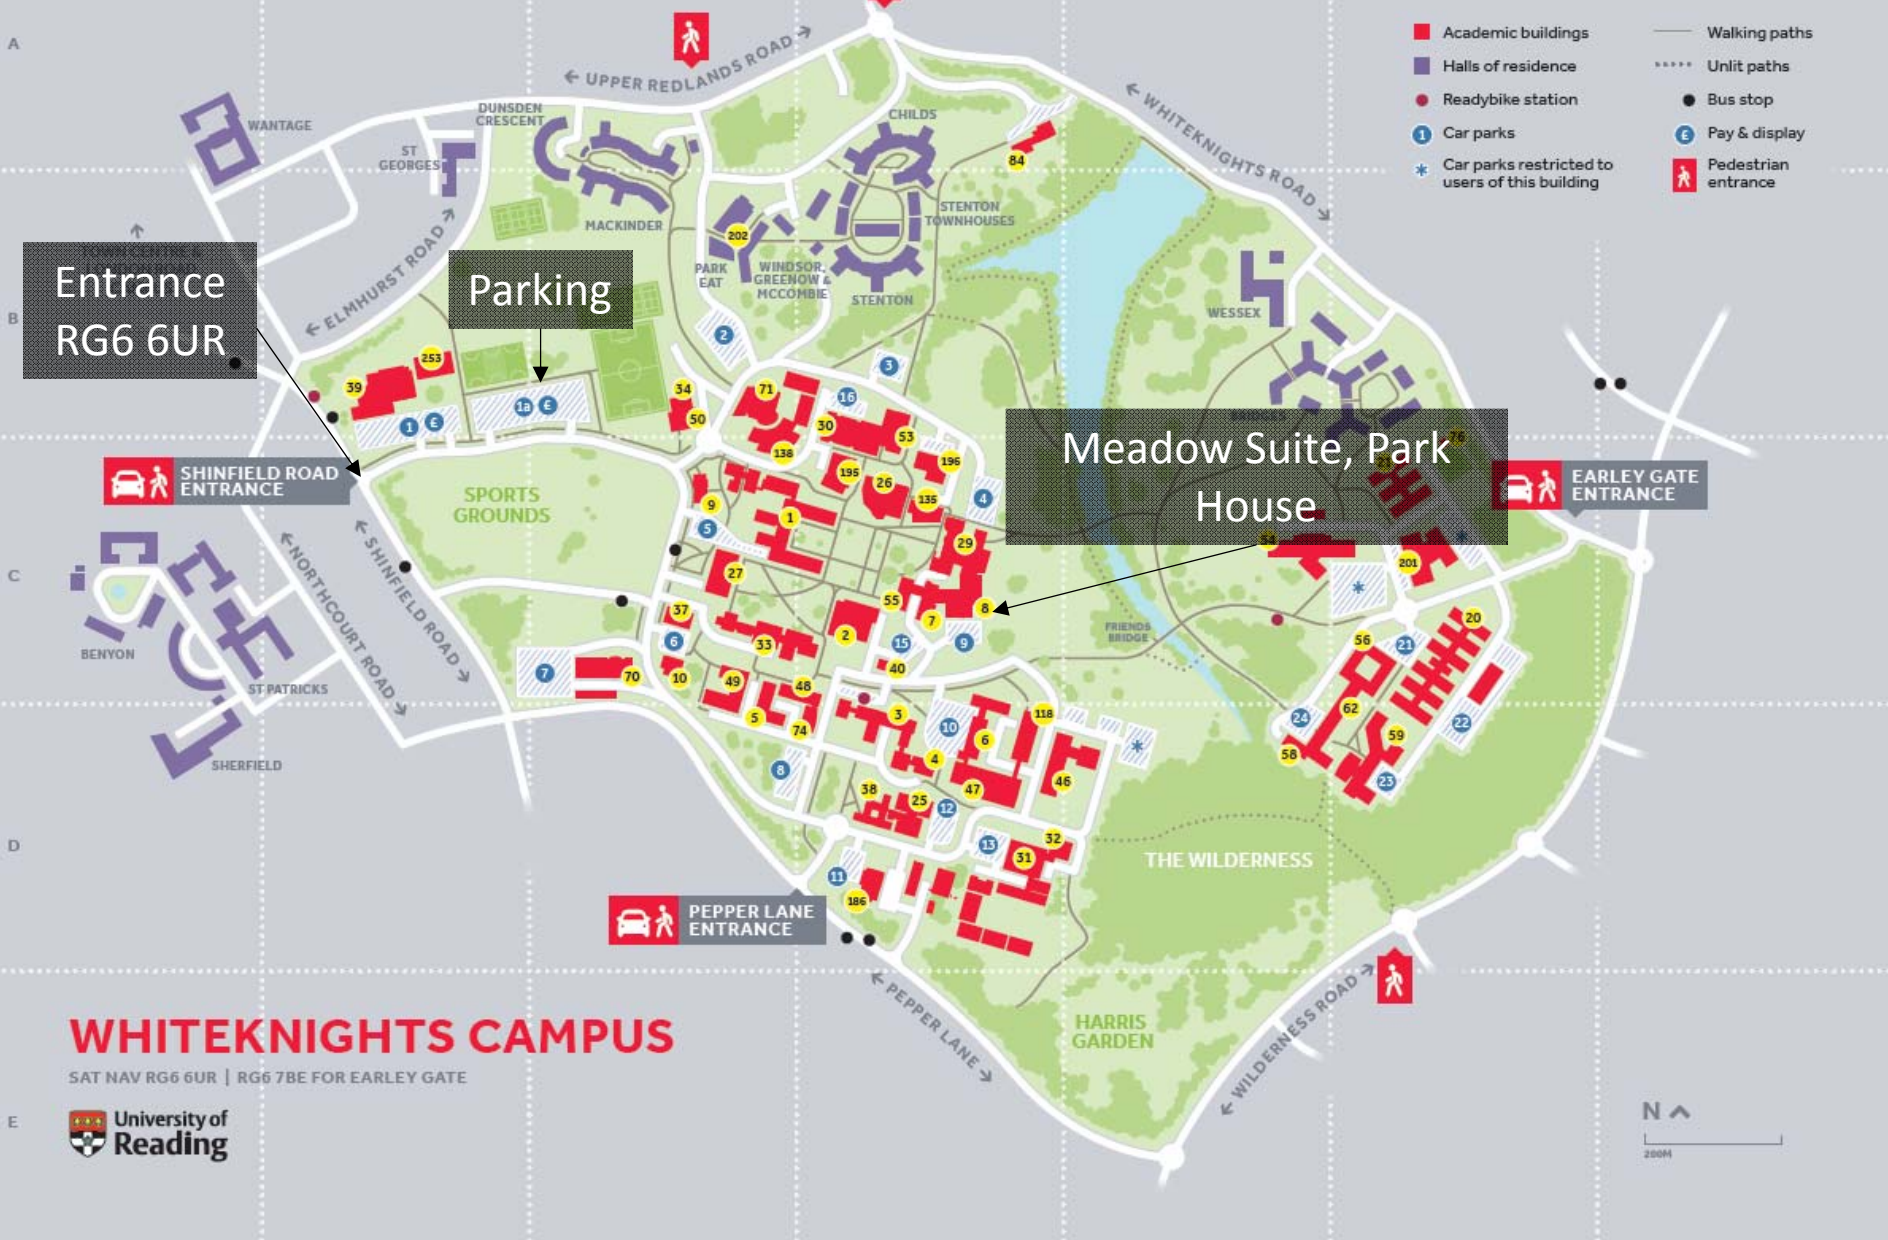

25th May 2018 AHUA South Regional Meeting

Entrance
RG6 6UR

Parking

Meadow Suite, Park
House

WHITEKNIGHTS CAMPUS

SAT NAV RG6 6UR | RG6 7BE FOR EARLEY GATE