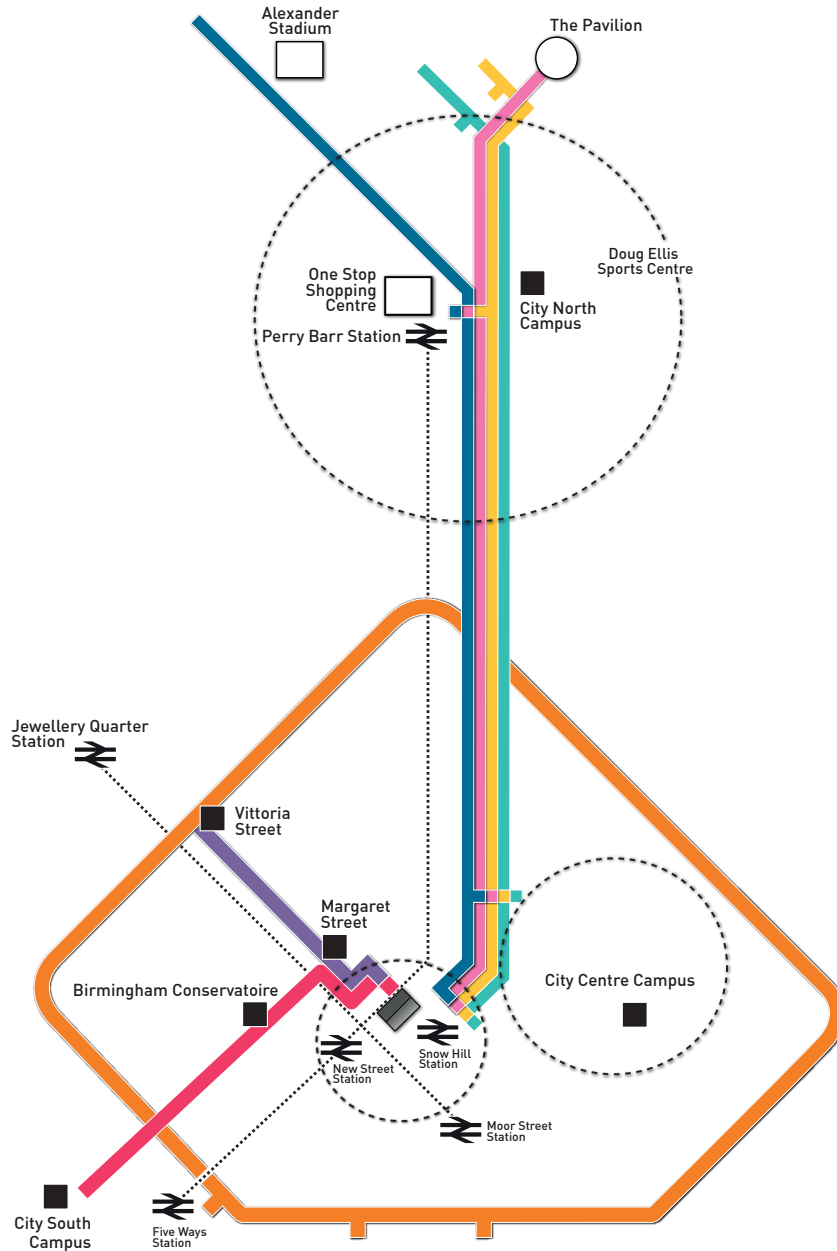

Campus travel map

Key

8A/C Inner Circle	
51, X51, 52, 52A	
907	
33, 934, 935, 936, 937, 937A	
997, 997E	
22, 23, 24, 29	
101	
Train lines	

Travel information

Information on public transport times and fares:
www.centro.org.uk
www.nxbus.co.uk

Student travelcards
www.networkwestmidlands.co.uk/student
www.nxbus.co.uk/travelcards

Train times and ticket prices
www.nationalrail.co.uk

Cycle routes
www.birmingham.gov.uk/cycling-map

This map was up to date as of June 2016 and may be subject to change.